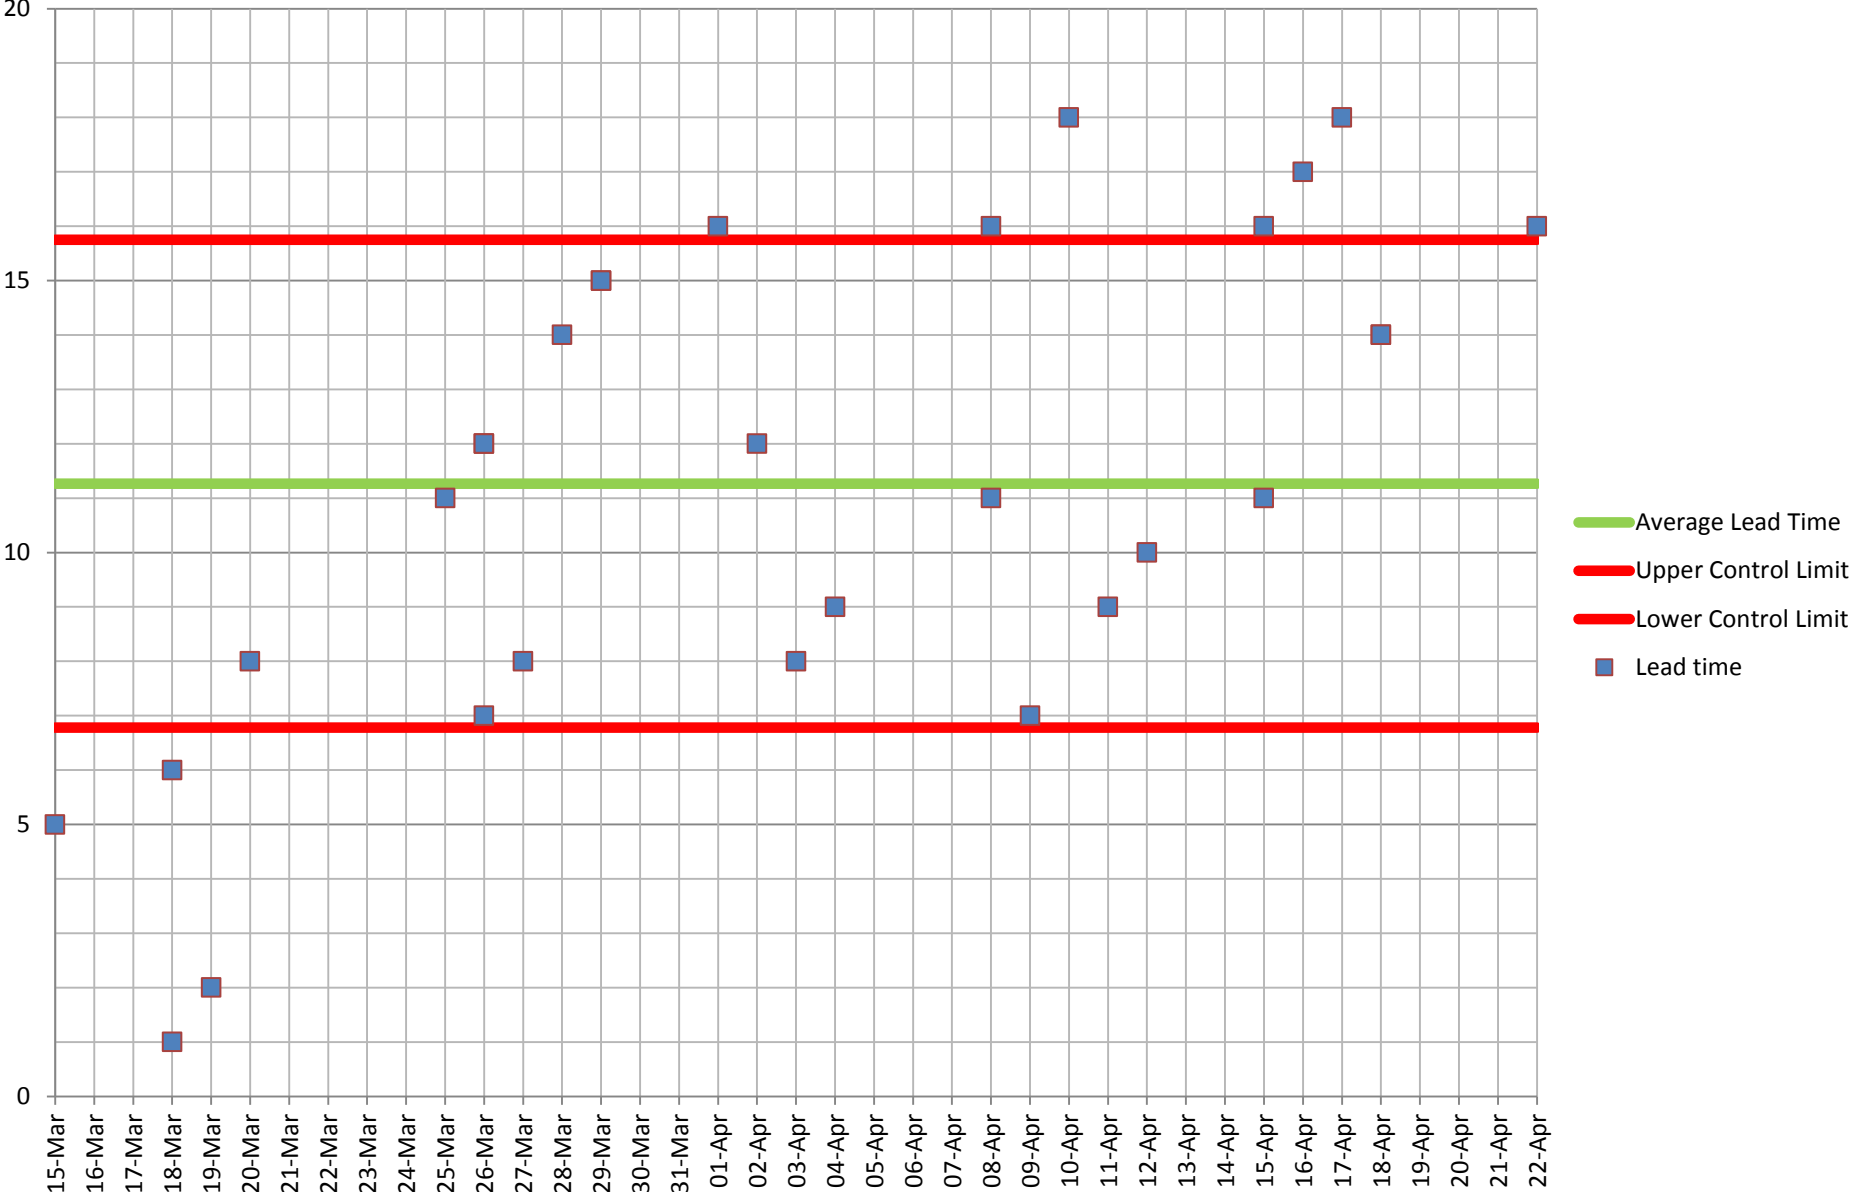

Ready for Test

In Dev

Ready for Dev

Scenario D

Deployed

Test Complete

In Test

Ready for Test

In Dev

Ready for Dev

Control Chart

Histogram