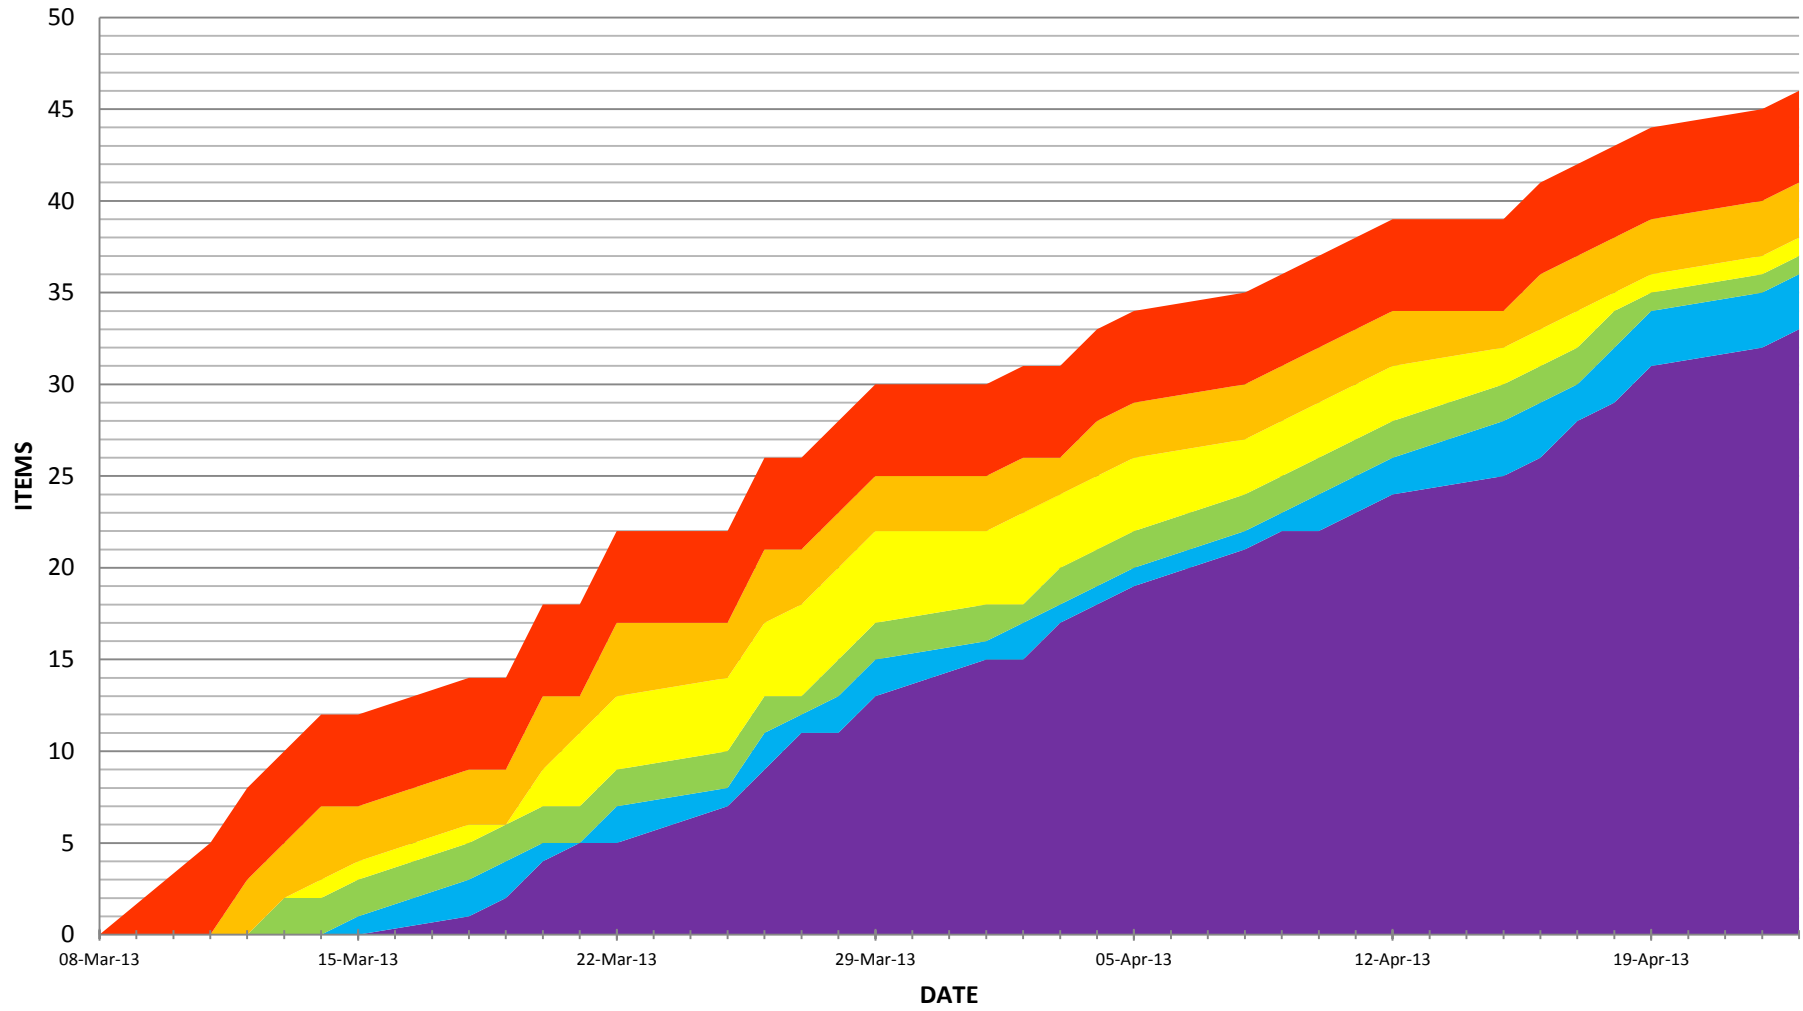

Scenario A

Deployed Test Complete In Test Ready for Test In Dev Ready for Dev

Scenario B

Deployed Test Complete In Test Ready for Test In Dev Ready for Dev

Scenario C

Deployed

Test Complete

In Test

Ready for Test

In Dev

Ready for Dev

Scenario D

Deployed

Test Complete

In Test

Ready for Test