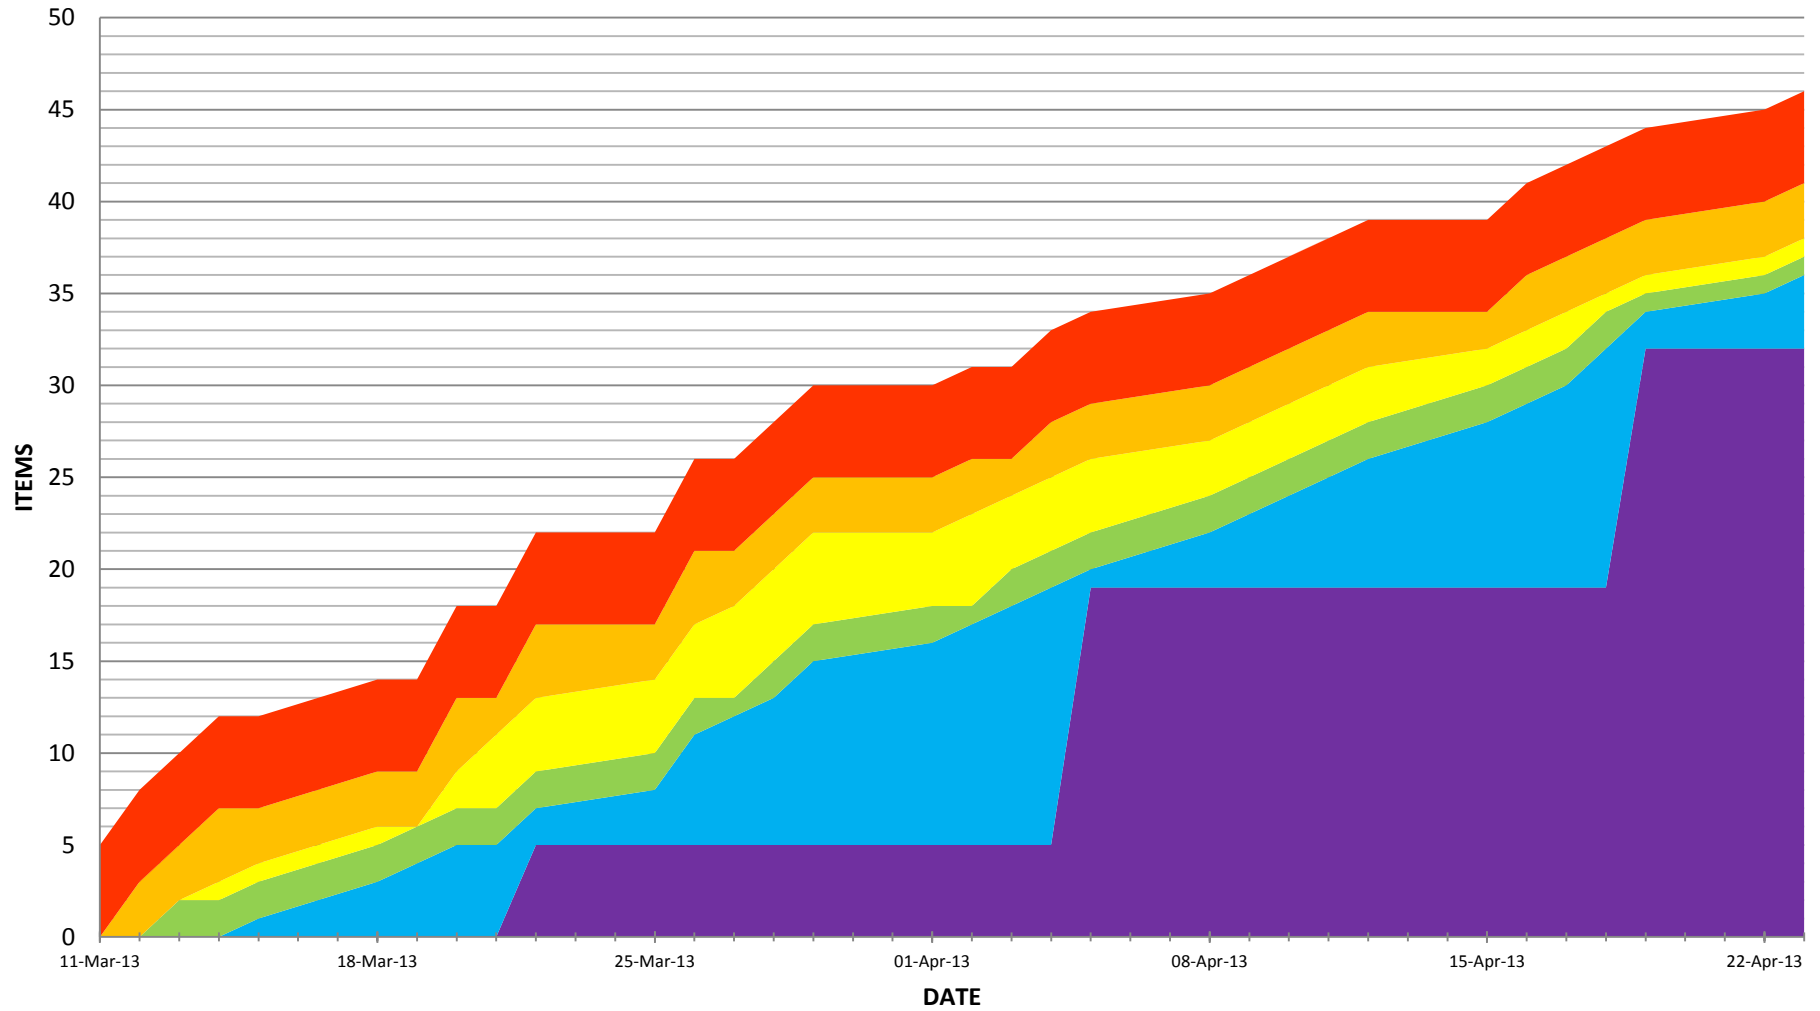

Scenario A

Deployed Test Complete In Test Ready for Test In Dev Ready for Dev

Scenario B

Deployed Test Complete In Test Ready for Test In Dev Ready for Dev

Scenario C

Deployed

Test Complete

In Test

Ready for Test

In Dev

Ready for Dev

Scenario D

Deployed

Test Complete

In Test

Ready for Test

In Dev

Ready for Dev

Control Chart

Histogram