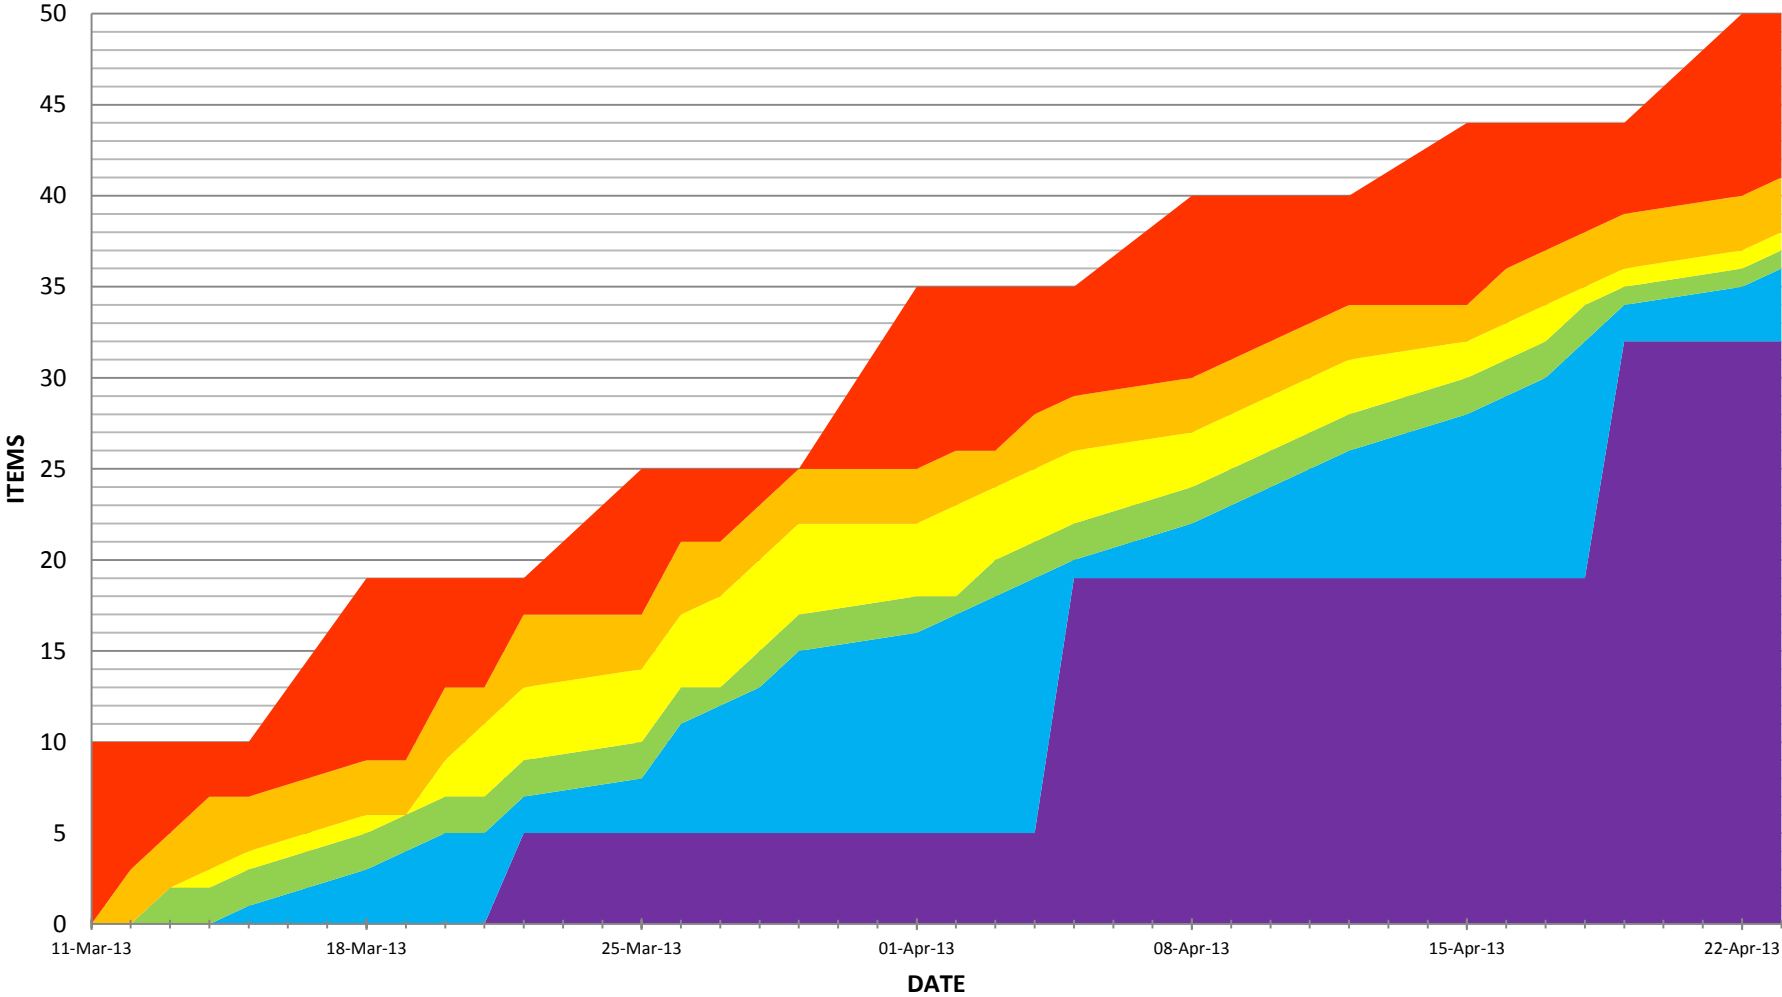

Scenario A

Deployed Test Complete In Test Ready for Test In Dev Ready for Dev

Scenario B

Deployed Test Complete In Test Ready for Test In Dev Ready for Dev

Scenario C

Deployed

Test Complete

In Test

Ready for Test

In Dev

Ready for Dev

Scenario D

Deployed

Test Complete

In Test

Ready for Test

In Dev

Ready for Dev

Control Chart

Histogram